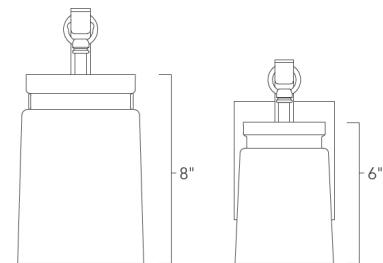

Small glass used on -BA1, -BA3 & -3SF